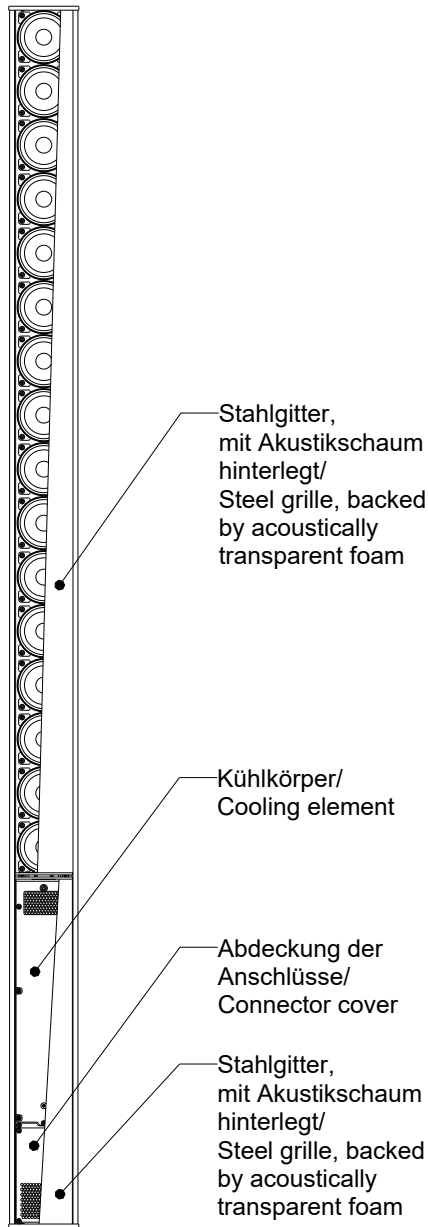

Fohhn

2D-ritningar

# Linea Focus

## DLI-230 (fast installation)

Vorderansicht/  
Front view

Seitenansicht/  
Side view

Rückansicht/  
Rear view

Draufsicht/  
Top view

T-Nut/  
T-slot

All data and dimensions are subject to change

DLI-230  
1344-xxxxx